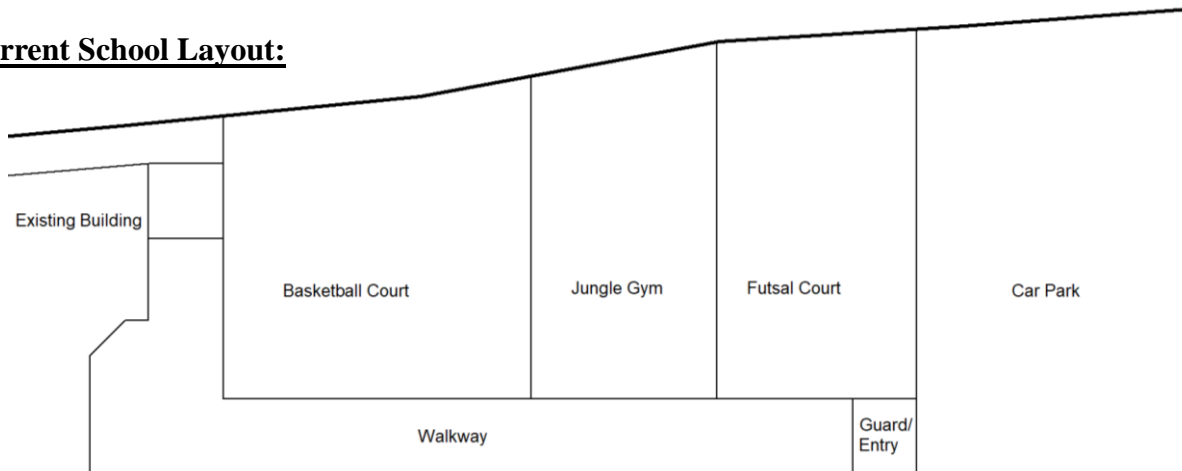

Construction Update

Sunday 1st September, 2019

Dear TRIS Community,

Exciting news, building works have begun! What to expect over the next 1-2 weeks...

1. Temporary fences will be placed around our Jungle Gym and Futsal Courts.
2. The Guard House/School Entrance will be moved down to the end of the basketball court.
3. The car park will remain where it is, however with a reduced capacity. Parents are advised that parking space will be limited and to avoid driving if possible.
4. We also remind you that the TRIS car park should only be used for temporary parking and not for long-term or commuting purposes.
5. In the coming weeks, a far smaller temporary car park will be created in the current Jungle Gym area, at which point, parking on campus will become limited even further.

Current School Layout:

Proposed School Layout from Monday 2nd September: